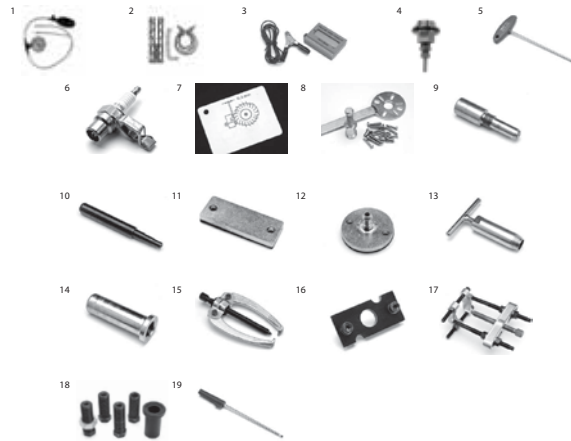

SERVICE ITEMS

695GC Gas Concrete Saw

Key #	Part No.	Description	MSRP
1	71541	Pressure Gauge Bulb	£ 39.00
2	71543	Cylinder Assembly Clamps & Piston Stop	£ 8.40
3	71565	Electronic Tachometer	£ 199.00
4	73425	Fuel Tank Pressure Cap	£ 50.00
5	546191	Workshop Key Torx T27	£ 18.20
6	546192	Test Spark Plug	£ 13.20
7	546193	Air Gap Gauge	£ 2.50
8	546194	Flywheel Puller	£ 38.00
9	547277	Piston Stop	£ 1.40
10	546196	Wrist Pin Punch	£ 12.10
11	546197	Cylinder Seal, Exhaust	£ 15.00
12	546198	Cylinder Seal, Inlet Port	£ 44.00
13	546289	Puller, Sealing Ring	£ 27.00
14	546291	Assembly Punch	£ 13.70
15	546292	Universal Puller	£ 136.00
16	546293	Grip Plate	£ 65.00
17	546294	Bearing Puller	£ 346.00
18	546295	Bearing Press	£ 94.00
19	546307	Screwdriver, Idle	£ 3.70
not shown	544120	Flat Blade Srench	£ 8.70
not shown	544119	Torque Srench	£ 9.20
not shown	70249	14T Bar Nose Sprocket Repair Kit (for 695GC)	£ 25.00
not shown	530046	FORCE4™ Bar Nose Sprocket Repair Kit (for 695F4)	£ 25.00
not shown	544119	Torque Srench	£ 9.20
not shown	544120	Flat Bar Srench	£ 8.70
not shown	71625	Carburetor Tuning Kit	£ 67.00
not shown	505880	2-Stroke Oil, 25:1 Mix, 200 ml (6-pack)	£ 20.00
not shown	505885	2-Stroke Oil, 25:1 Mix, 200ml (24-pack)	£ 55.00