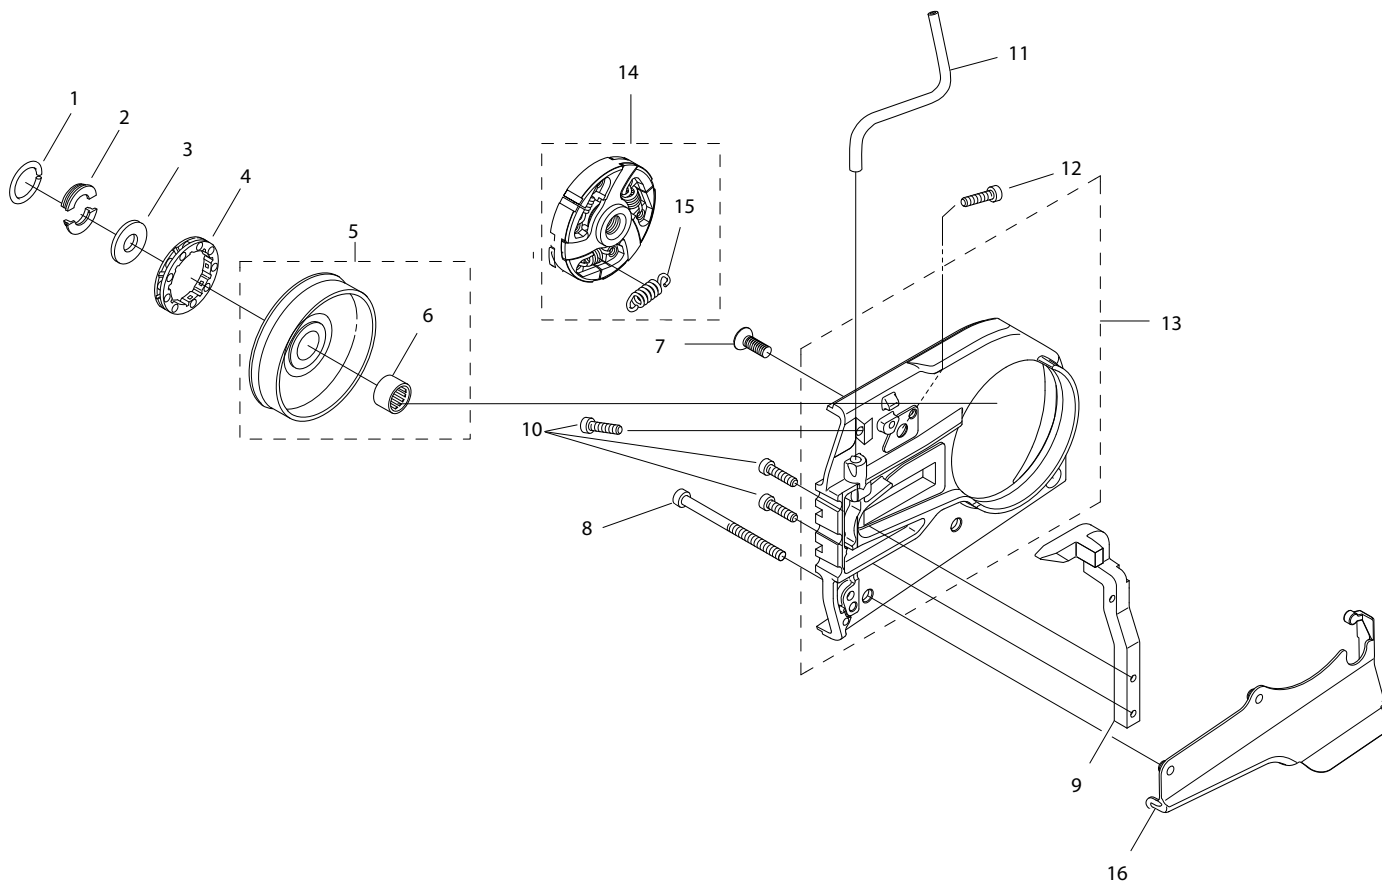

Key #	Part No.	Description	MSRP
C01	543905	RETAINING RING	£ 1.40
C02	551384	SPLIT RETAINER (PAIR)	£ 9.50
C03	543907	SPACER	£ 8.70
C04	525496	695F4 FORCE4™ SPROCKET	£ 28.00
C04	70949	695GC RIM SPROCKET	£ 12.00
C05	543909	CLUTCH CUP	£ 91.00
C06	543910	NEEDLE BEARING	£ 11.30
C07	543911	BAR BRACKET SCREW	£ 3.90
C08	543912	CRANK CASE BOLT	£ 9.00
C09	544130	WALLWALKER®	£ 89.00
C10	543920	WALLWALKER® SCREW	£ 3.10
C11	543915	WATER PIPE	£ 8.70
C12	546548	WATER PIPE SCREW	£ 1.50
C13	543916	BAR BRACKETS	£ 147.00
C14	543927	CLUTCH ASSEMBLY	£ 178.00
C15	543928	CLUTCH SPRING	£ 5.30
C16	544137	SHIELD	£ 6.10