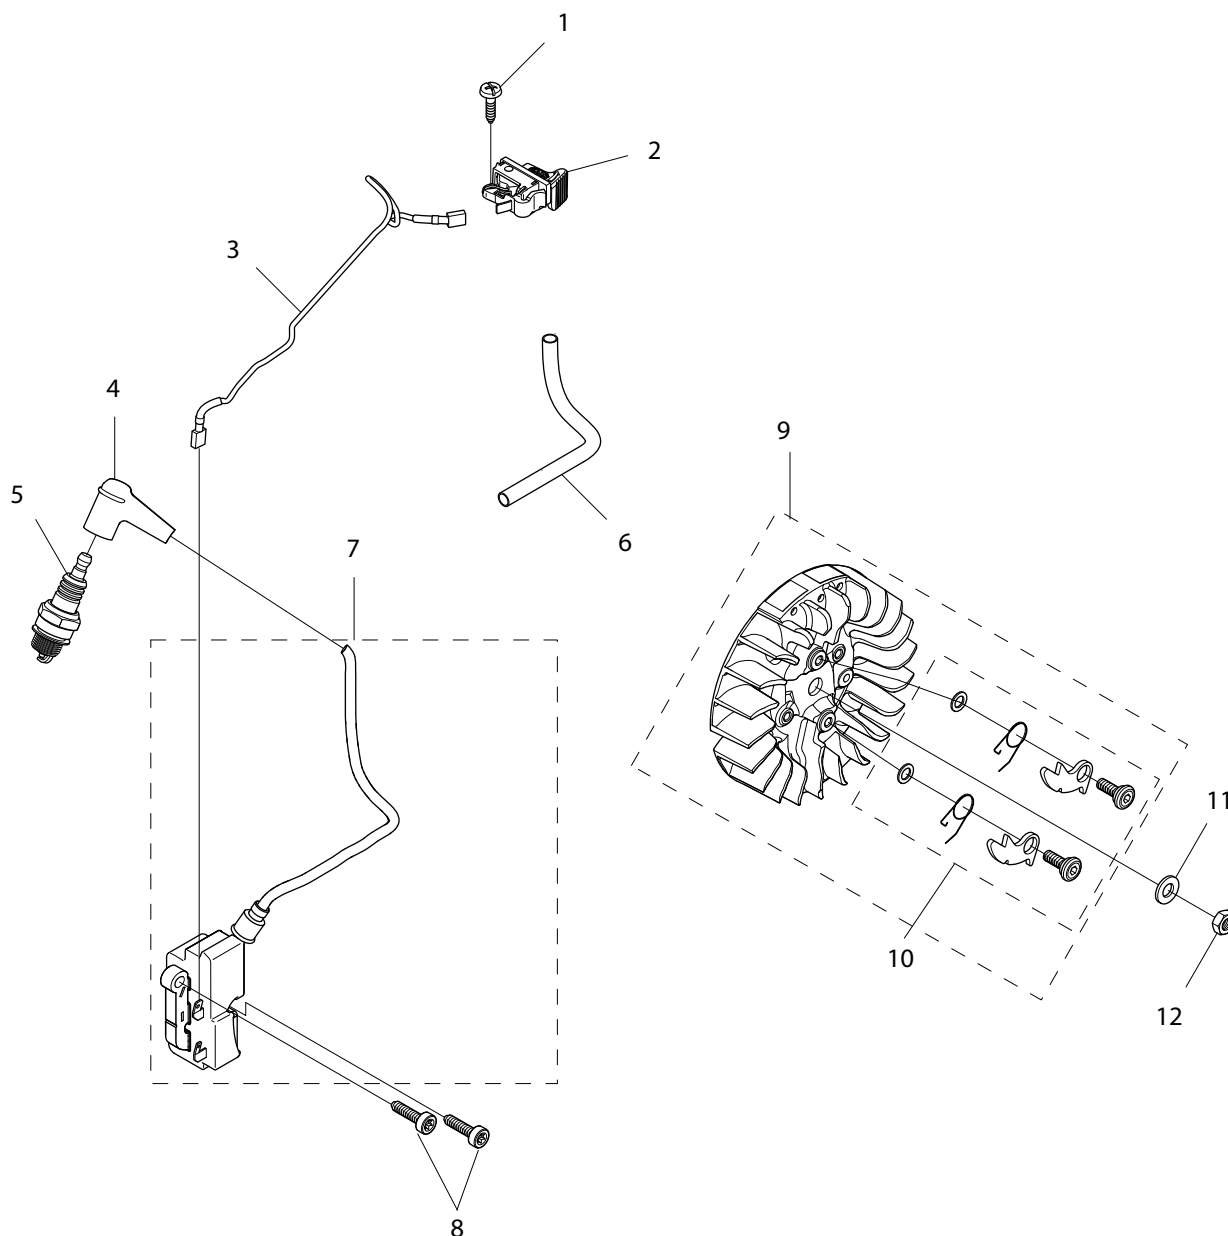

Key #	Part No.	Description	MSRP
B01	544030	STOP SWITCH SCREW	£ 1.50
B02	544031	STOP SWITCH	£ 13.70
B03	544032	STOP SWITCH CABLE	£ 5.30
B04	544033	SPARK PLUG CAP	£ 5.30
B05	544034	SPARK PLUG	£ 3.10
B06	544035	PROTECTIVE SLEEVE	£ 6.30
B07	544036	IGNITION MODULE	£ 96.00
B08	544038	IGNITION MODULE SCREW	£ 2.30
B09	544053	FLYWHEEL	£ 210.00
B10	544125	STARTER PAWL KIT (INCL. TWO OF EACH ITEM)	£ 30.00
B11	544058	STARTER WASHER	£ 1.90
B12	544059	STARTER NUT	£ 2.30