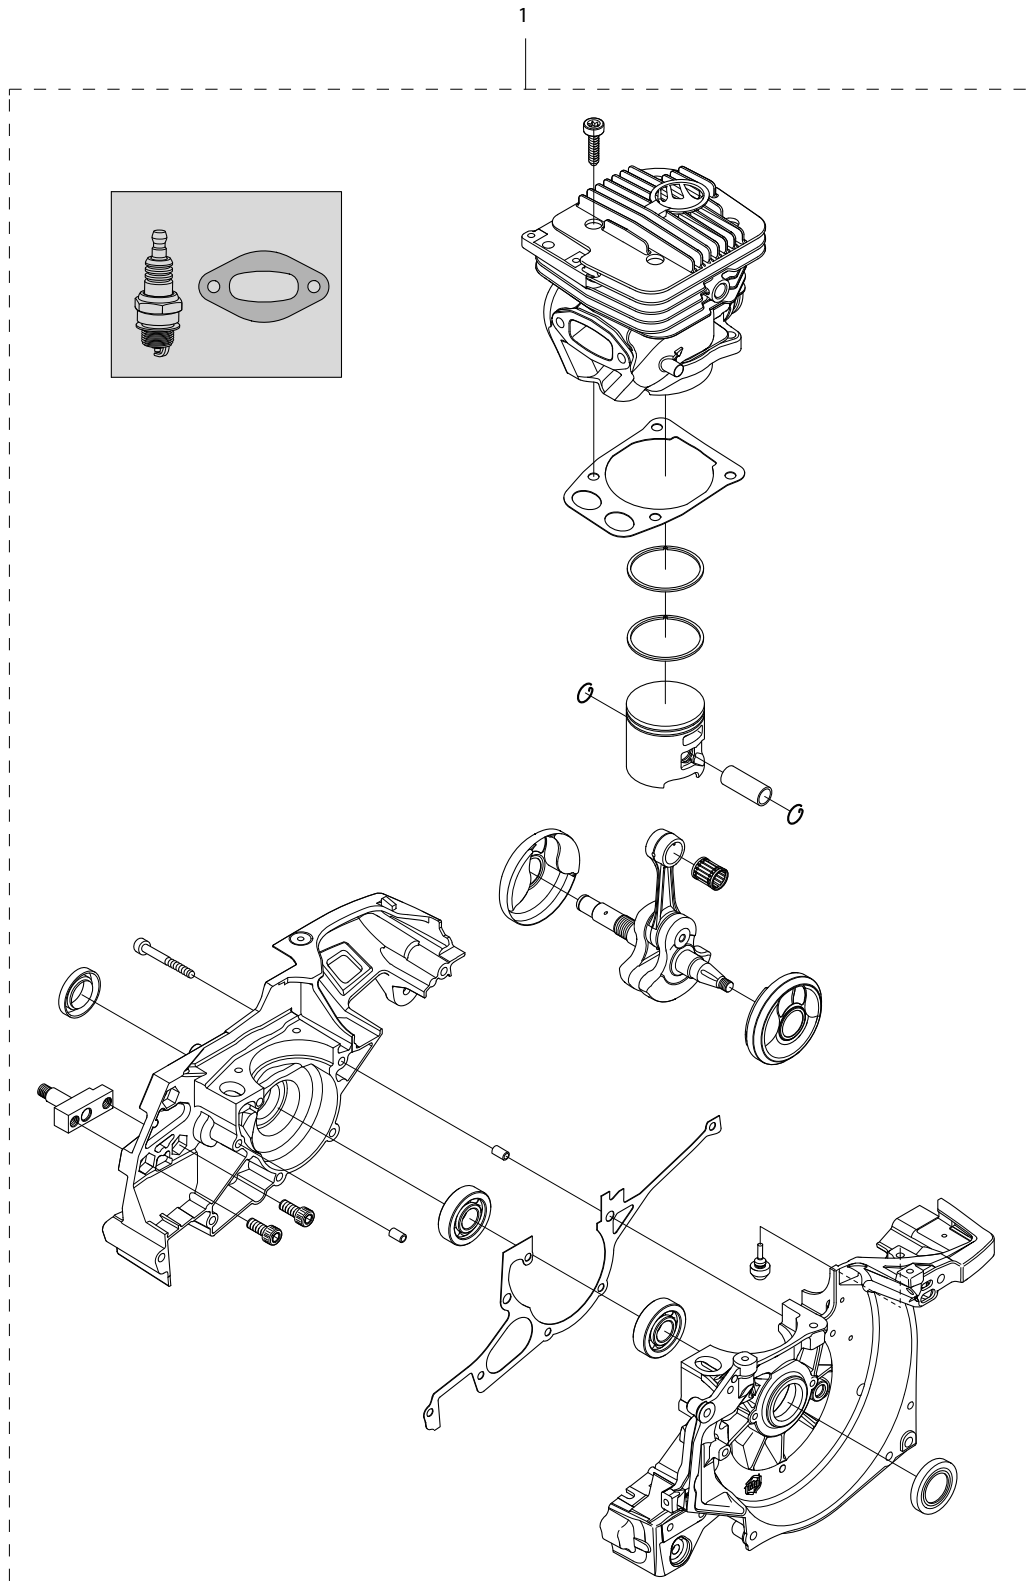

Key #	Part No.	Description	MSRP
H01	544121	CRANKCASE W/PISTON & CYLINDER COMPLETE	708.00