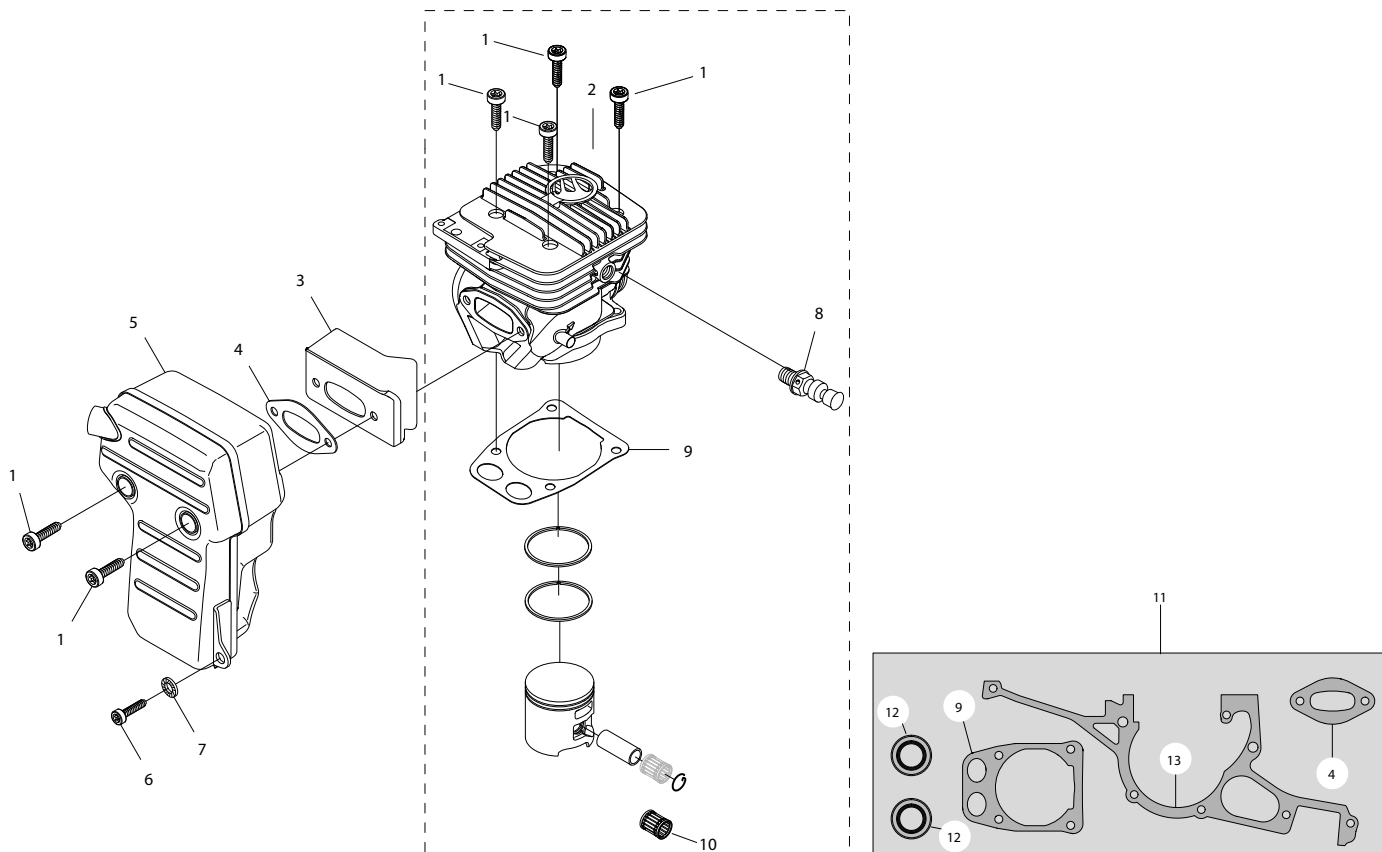

Key #	Part No.	Description	MSRP
E01	543942	CYLINDER/MUFFLER SCREW (2)	£ 4.60
E02	545873	PISTON/CYLINDER KIT	£ 388.00
E03	543844	HEAT DEFLECTOR	£ 9.50
E04	543938	MUFFLER GASKET	£ 3.10
E05	543845	MUFFLER	£ 32.00
E06	543846	LOWER MUFFLER MOUNTING SCREW	£ 1.60
E07	543847	MUFFLER MOUNTING WASHER	£ 2.30
E08	543848	DECOMPRESSION VALVE	£ 29.00
E09	543937	CYLINDER BASE GASKET	£ 2.70
E10	543949	NEEDLE BEARING	£ 11.60
E11	543936	GASKET KIT	£ 21.00
E12	543931	SEALING RING	£ 8.70
E13	543933	CRANKCASE GASKET	£ 17.00