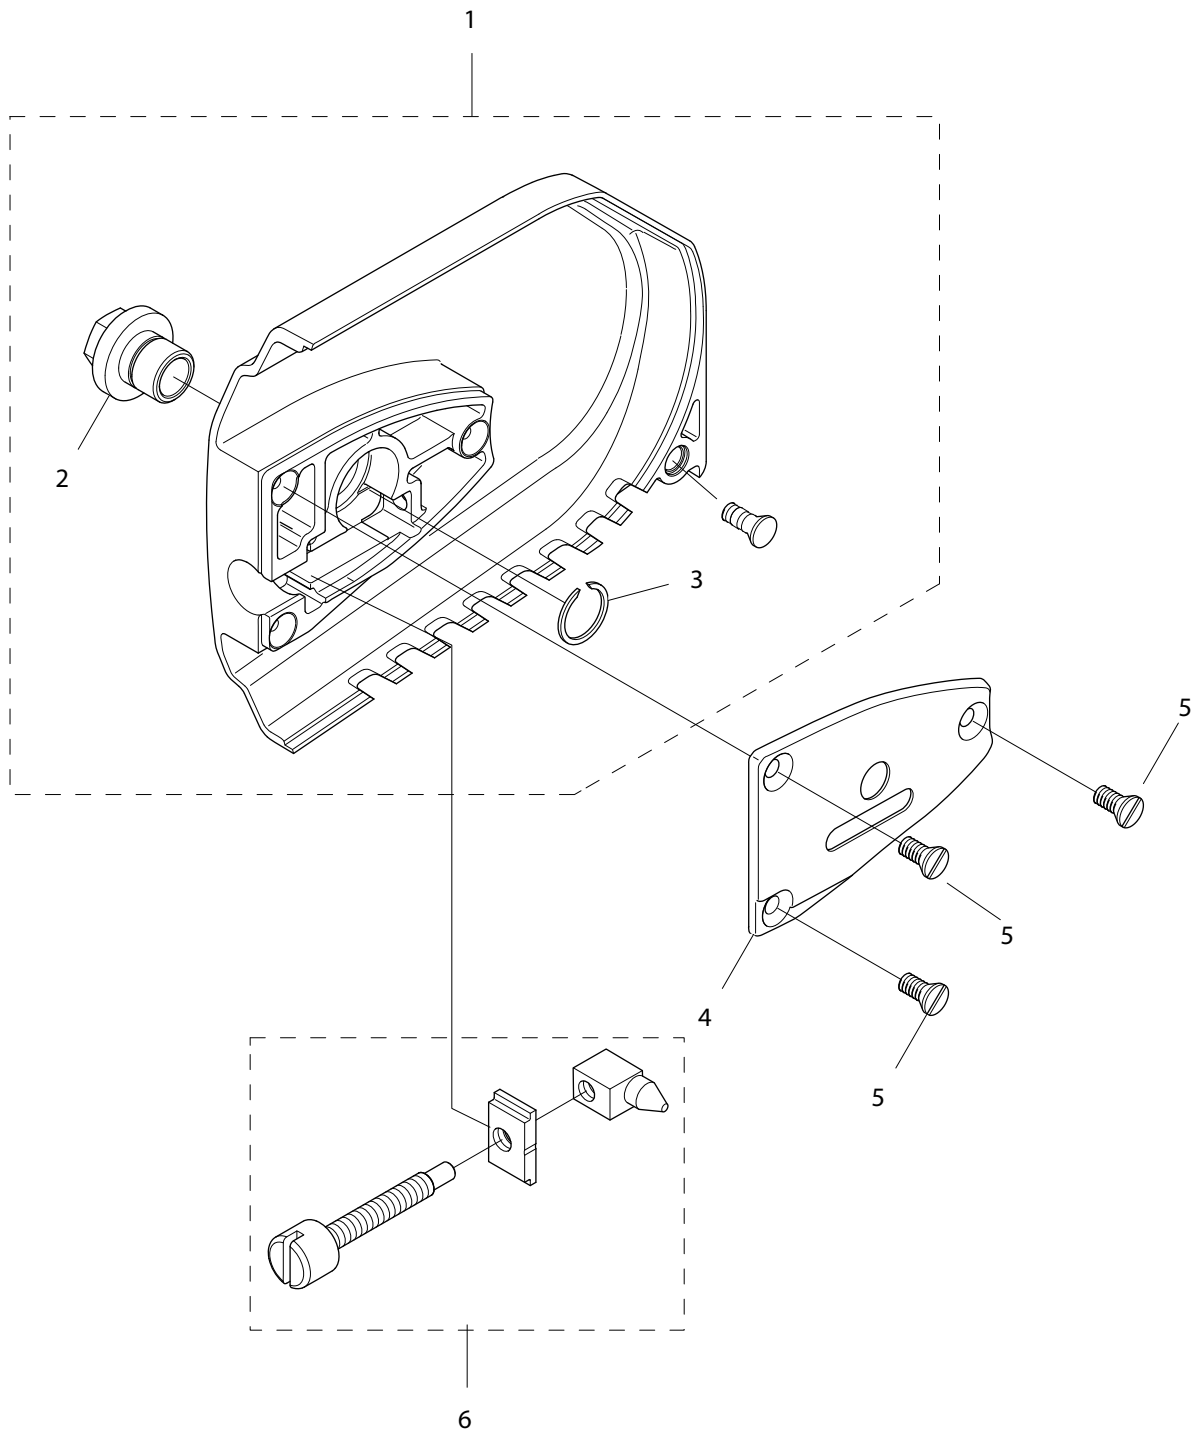

Key #	Part No.	Description	MSRP
D01	543899	SIDE COVER ASSEMBLY	£ 157.00
D02	543900	SIDE COVER NUT	£ 16.80
D03	543901	SIDE COVER NUT CIRCLIP	£ 1.40
D04	543902	TENSIONER COVER PLATE SCREW	£ 8.40
D05	543903	SCREW, SIDE COVER CAP	£ 0.50
D06	543904	TENSIONER	£ 52.00