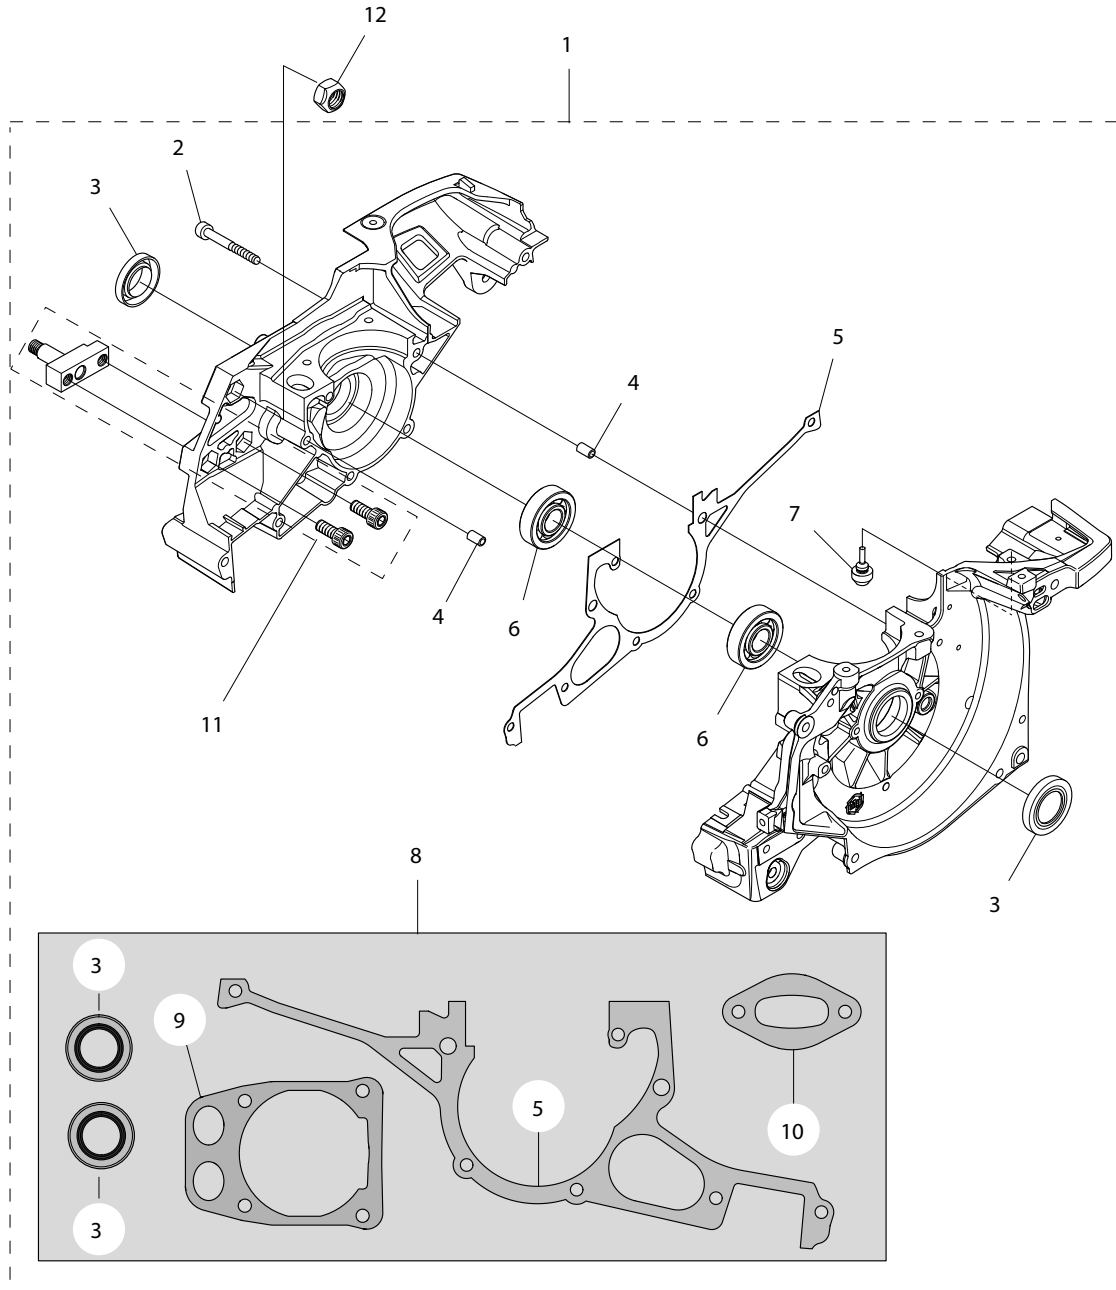

Key #	Part No.	Description	MSRP
F01	543929	CRANKCASE ASSEMBLY	£ 472.00
F02	543930	CRANKCASE SCREW	£ 2.00
F03	543931	SEALING RING	£ 8.70
F04	543932	GUIDE BUSHING	£ 3.10
F05	543933	CRANKCASE GASKET	£ 17.00
F06	543934	MAIN BEARING	£ 17.30
F07	543935	RUBBER BUSHING	£ 3.10
F08	543936	GASKET KIT	£ 21.00
F09	543937	CYLINDER BASE GASKET	£ 2.70
F10	543938	MUFFLER GASKET	£ 3.10
F11	544129	BAR STUD KIT	£ 105.00
F12	543941	BAR BRACKET FASTENER	£ 2.30