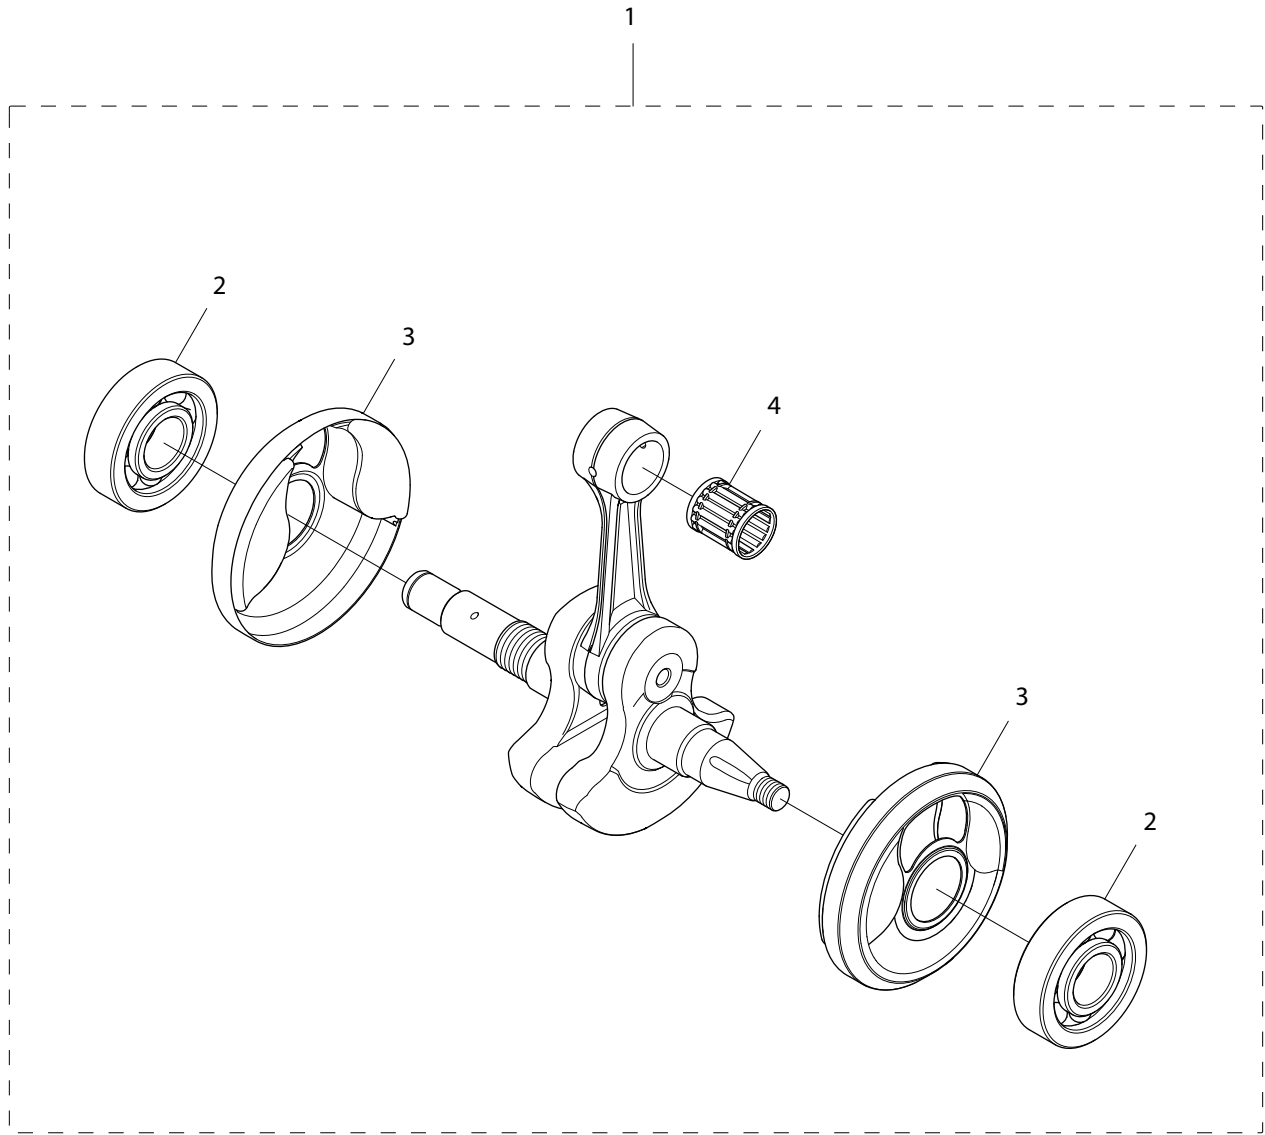

Key #	Part No.	Description	MSRP
G01	543952	CRANKSHAFT ASSEMBLY	£ 215.00
G02	543934	MAIN BEARING	£ 17.30
G03	543953	CRANKSHAFT SHIELD	£ 15.00
G04	543949	NEEDLE BEARING	£ 11.60