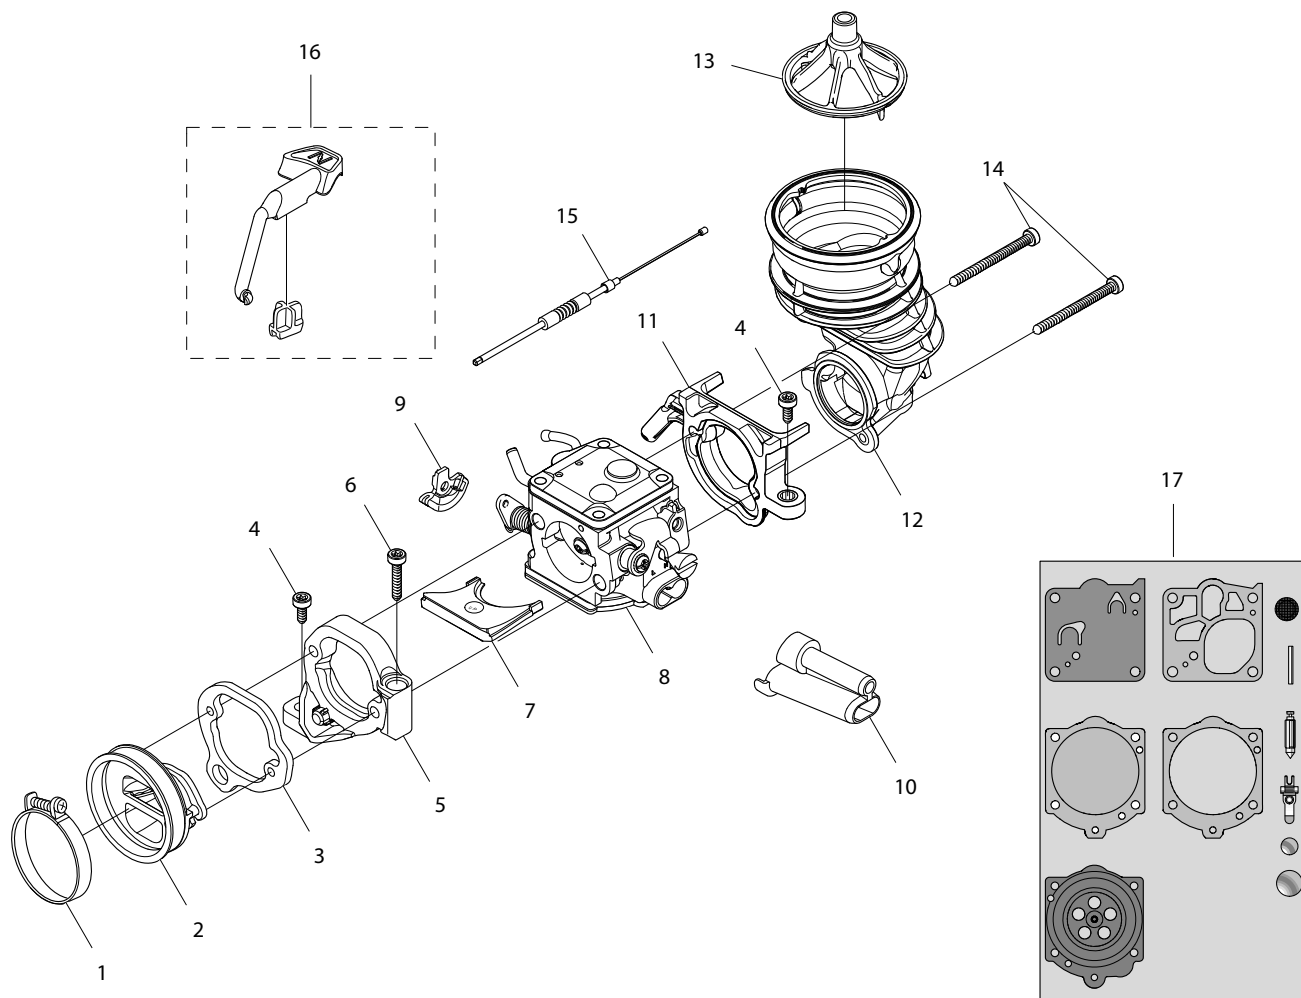

Key #	Part No.	Description	MSRP
I01	544069	INLET BOOT CLAMP	£ 5.30
I02	544070	INLET BOOT	£ 42.00
I03	544071	FLANGE	£ 10.50
I04	544072	FLANGE CLUTCH SIDE SCREW	£ 2.10
I05	544073	FLANGE BRACKET	£ 11.30
I06	544065	SCREW	£ 1.80
I07	544074	SEPARATOR PLATE	£ 14.70
I08	544075	CARBURETOR (WALBRO RWJ-5A)	£ 194.00
I09	544111	THROTTLE CABLE LEVER	£ 2.10
I10	544116	ADJUSTMENT GUIDE	£ 4.90
I11	544112	MANIFOLD BRACKET	£ 3.90
I12	544113	AIR INTAKE MANIFOLD	£ 15.30
I13	544114	AIR FILTER BRACKET	£ 5.30
I14	544115	CARBURETOR MOUNTING SCREW	£ 2.30
I15	543975	THROTTLE CABLE ASSEMBLY	£ 31.00
I16	544117	CHOKE LEVER	£ 7.90
I17	544118	CARBURETOR REPAIR KIT	£ 54.00