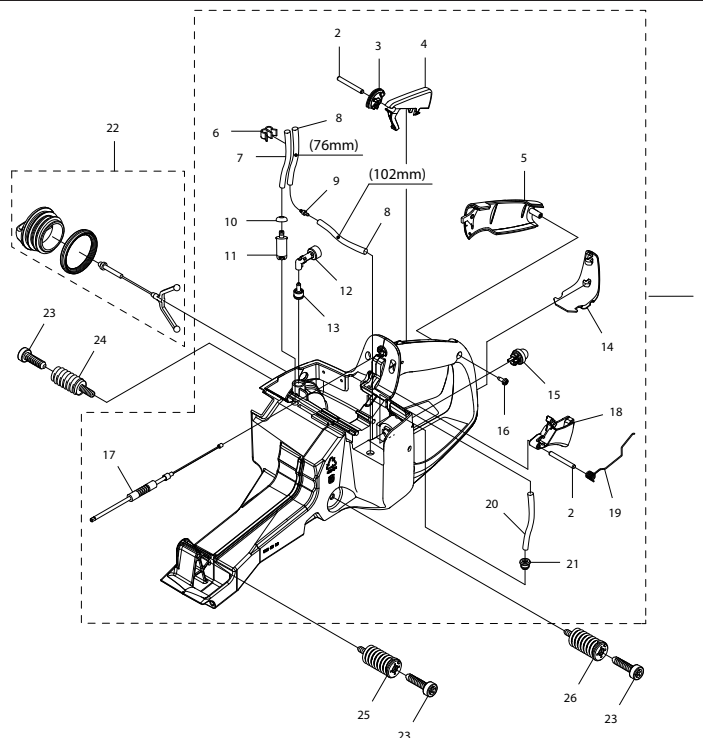

Key #	Part No.	Description	MSRP
K01	543812	FUEL TANK ASSEMBLY	£ 90.00
K02	543813	PARALLEL PIN	£ 1.80
K03	543814	CABLE LEVER	£ 2.10
K04	543815	THROTTLE LOCK OUT LEVER	£ 4.20
K05	543816	REAR HANDLE COVER	£ 5.30
K06	543818	CLIP	£ 1.30
K07	543993	FUEL LINE	£ 6.10
K08	543994	CHECK VALVE TUBE	£ 3.10
K09	543969	CHECK VALVE	£ 11.60
K10	543970	HOSE CLAMP	£ 2.30
K11	543971	FUEL FILTER	£ 13.00
K12	544990	TANK VENT ELBOW	£ 18.90
K13	544122	TANK VENT	£ 10.50
K14	543972	REAR HANDLE GROUND SUPPORT	£ 7.40
K15	543973	PURGE BULB	£ 12.60
K16	543974	REAR HANDLE SCREW	£ 1.40
K17	543975	THROTTLE CABLE ASSEMBLY	£ 31.00
K18	543976	THROTTLE TRIGGER	£ 4.80
K19	543977	TRIGGER SPRING	£ 3.70
K20	543995	PURGE BULB TUBE	£ 2.90
K21	543978	GROMMET	£ 4.10
K22	543979	GAS TANK CAP ASSEMBLY	£ 7.40
K23	543981	SHOCK ABSORBER SCREW	£ 1.80
K24	543982	SHOCK ABSORBER CLUTCH SIDE	£ 10.50
K25	543983	SHOCK ABSORBER FRONT	£ 14.70
K26	543984	SHOCK ABSORBER FLYWHEEL SIDE	£ 16.40