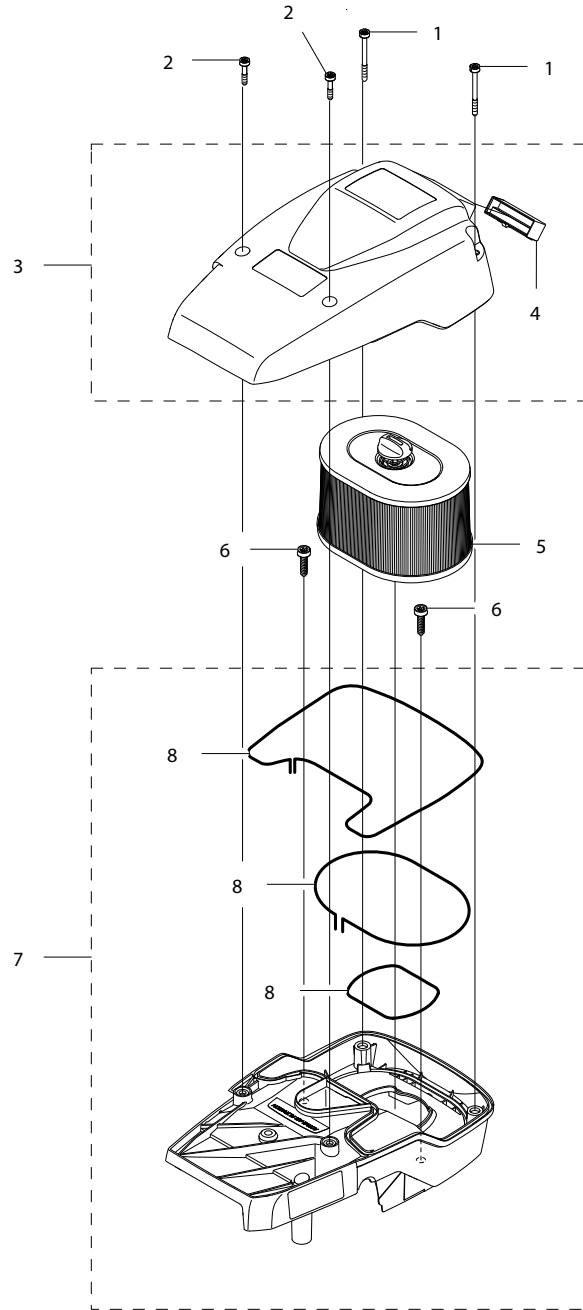

Key #	Part No.	Description	MSRP
D01	543899	SIDE COVER ASSEMBLY	£ 157.00
D02	543900	SIDE COVER NUT	£ 16.80
D03	543901	SIDE COVER NUT CIRCLIP	£ 1.40
D04	543902	TENSIONER COVER PLATE SCREW	£ 8.40
D05	543903	SCREW, SIDE COVER CAP	£ 0.50
D06	543904	TENSIONER	£ 52.00

Key #	Part No.	Description	MSRP
F01	543929	CRANKCASE ASSEMBLY	£ 472.00
F02	543930	CRANKCASE SCREW	£ 2.00
F03	543931	SEALING RING	£ 8.70
F04	543932	GUIDE BUSHING	£ 3.10
F05	543933	CRANKCASE GASKET	£ 17.00
F06	543934	MAIN BEARING	£ 17.30
F07	543935	RUBBER BUSHING	£ 3.10
F08	543936	GASKET KIT	£ 21.00
F09	543937	CYLINDER BASE GASKET	£ 2.70
F10	543938	MUFFLER GASKET	£ 3.10
F11	544129	BAR STUD KIT	£ 105.00
F12	543941	BAR BRACKET FASTENER	£ 2.30

Key #	Part No.	Description	MSRP
I01	544069	INLET BOOT CLAMP	£ 5.30
I02	544070	INLET BOOT	£ 42.00
I03	544071	FLANGE	£ 10.50
I04	544072	FLANGE CLUTCH SIDE SCREW	£ 2.10
I05	544073	FLANGE BRACKET	£ 11.30
I06	544065	SCREW	£ 1.80
I07	544074	SEPARATOR PLATE	£ 14.70
I08	544075	CARBURETOR (WALBRO RWJ-5A)	£ 194.00
I09	544111	THROTTLE CABLE LEVER	£ 2.10
I10	544116	ADJUSTMENT GUIDE	£ 4.90
I11	544112	MANIFOLD BRACKET	£ 3.90
I12	544113	AIR INTAKE MANIFOLD	£ 15.30
I13	544114	AIR FILTER BRACKET	£ 5.30
I14	544115	CARBURETOR MOUNTING SCREW	£ 2.30
I15	543975	THROTTLE CABLE ASSEMBLY	£ 31.00
I16	544117	CHOKE LEVER	£ 7.90
I17	544118	CARBURETOR REPAIR KIT	£ 54.00