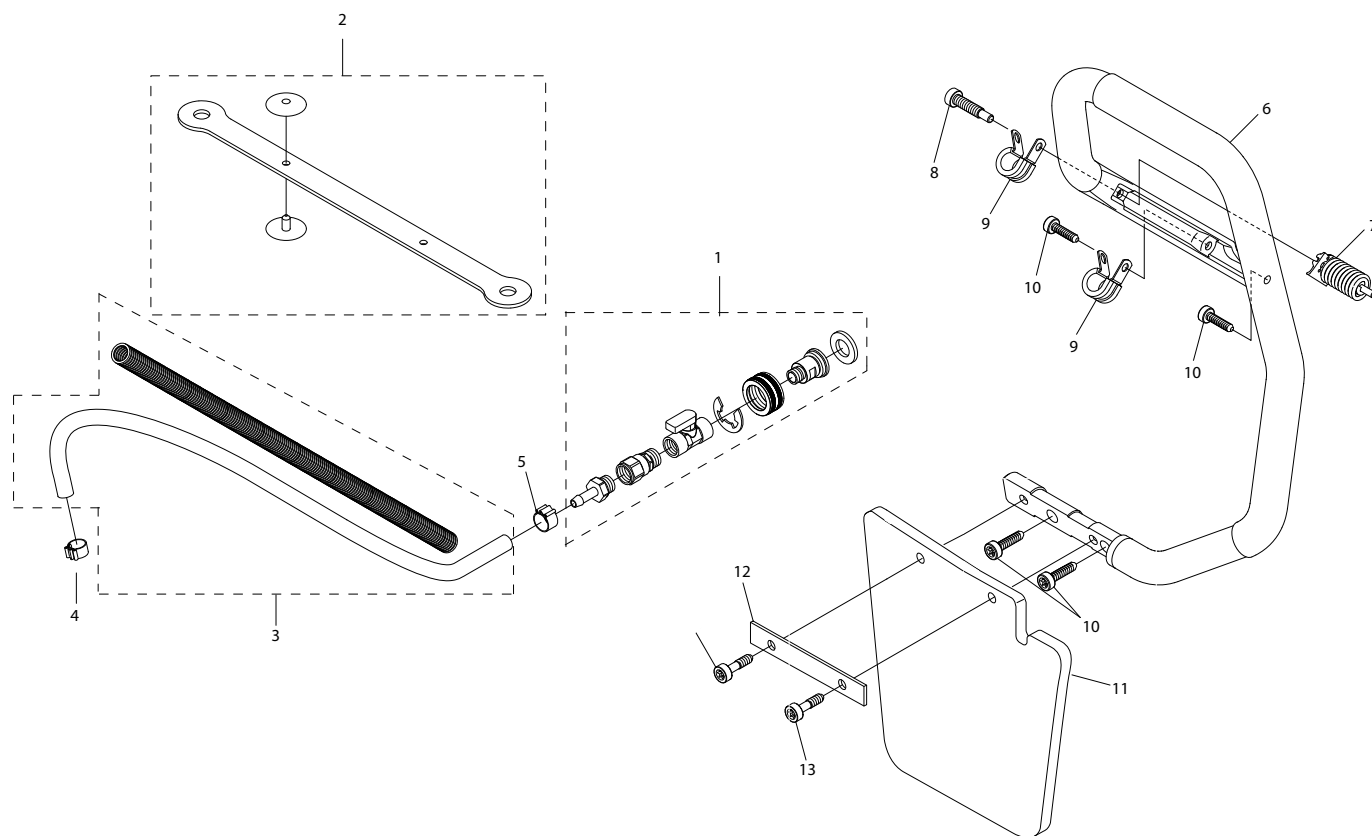

Key #	Part No.	Description	MSRP
L01	543996	WATER HOSE VALVE ASSEMBLY	£ 89.00
L02	547969	HOSE HANGER	£ 9.50
L03	543999	WATER HOSE WITH PROTECTIVE COVERING	£ 13.70
L04	544000	CLAMP, WATER HOSE	£ 3.90
L05	544001	CLAMP, WATER HOSE VALVE SIDE	£ 2.30
L06	544002	FRONT HANDLE	£ 320.00
L07	544003	SHOCK ABSORBER, FRONT HANDLE	£ 16.80
L08	543981	SCREW, SHOCK ABSORBERS	£ 1.80
L09	544008	CLIP, FRONT HANDLE	£ 3.70
L10	544009	SCREW, FRONT HANDLE	£ 2.30
L11	544010	GUARD FLAP	£ 15.80
L12	544011	BACKING PLATE, GUARD FLAP	£ 9.20
L13	544012	SCREW, GUARD FLAP	£ 2.10