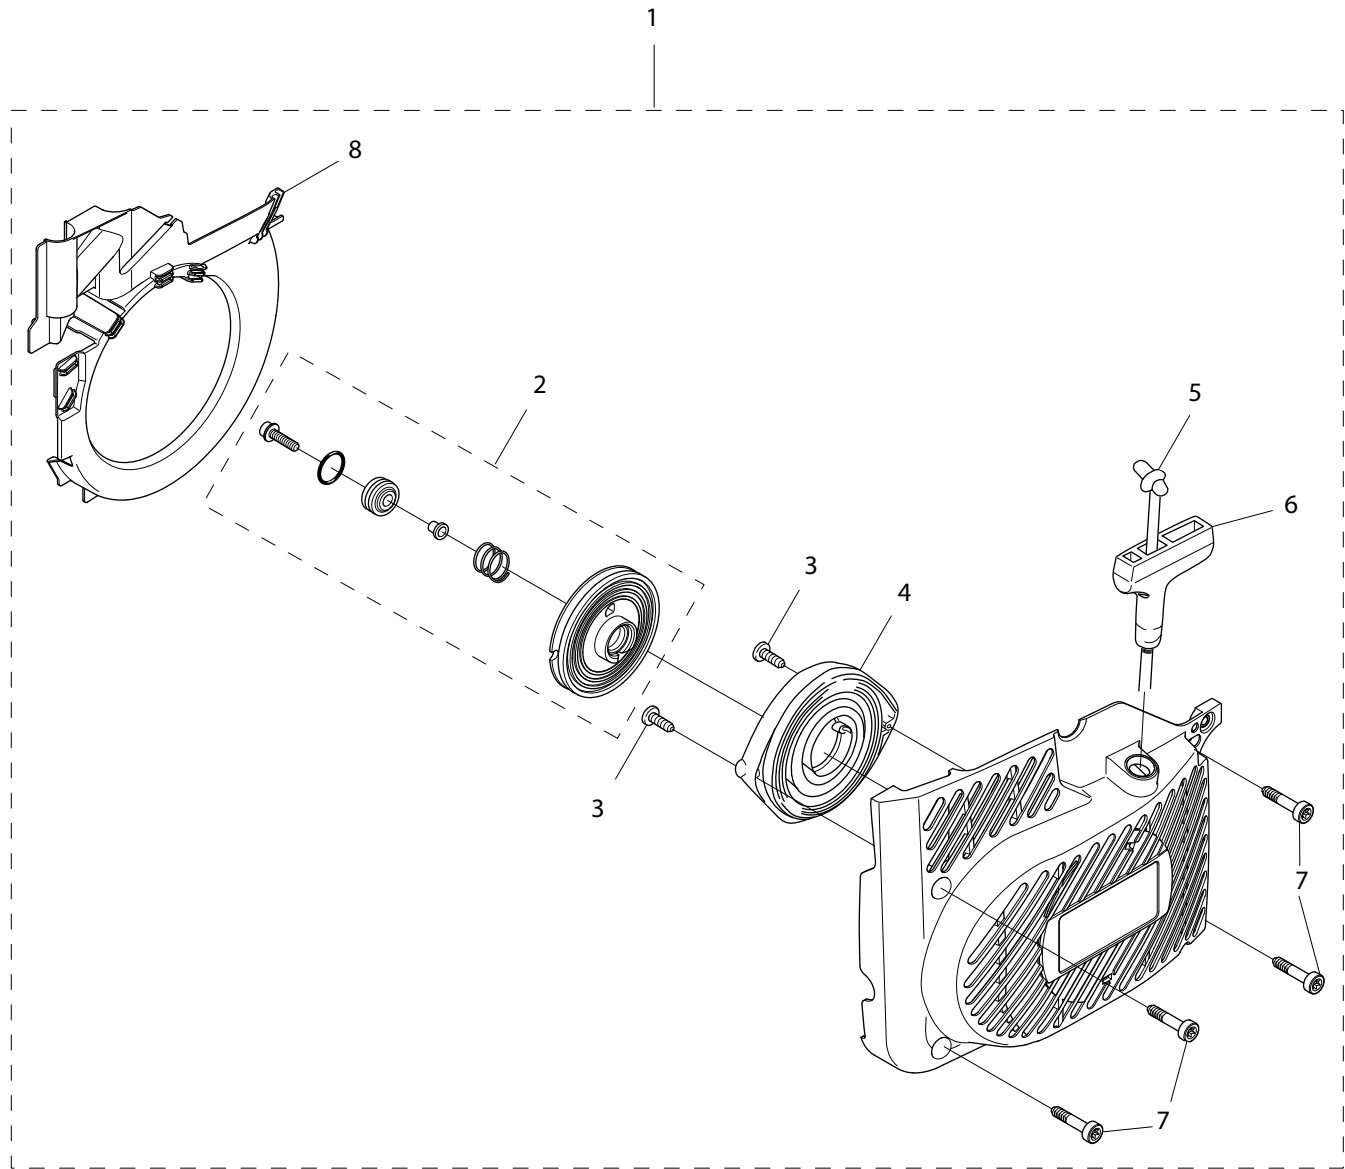

Key #	Part No.	Description	MSRP
A01	544013	STARTER COVER ASSEMBLY	£ 98.00
A02	544127	STARTER PULLEY KIT	£ 39.00
A03	543974	SCREW	£ 1.40
A04	544021	RECOIL SPRING	£ 14.70
A05	544023	STARTER CORD	£ 10.50
A06	544024	STARTER HANDLE	£ 7.40
A07	544012	SCREW	£ 2.10
A08	544026	STARTER COVER SHIELD	£ 7.40